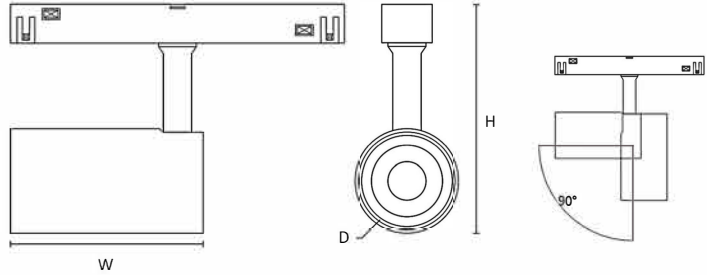

Magnetic Track Light

DESCRIPTION

Fixture Dimension: \varnothing 45mm x W100mm x H145mm
Material Body: Aluminum

LIGHT SOURCE AND PERFORMANCE

LIGHT SOURCE: LED
BEAM ANGLE: 24°
CCT: 4000K
CRI: 90
SYSTEM POWER: 12W
DELIVERED LUMEN: 960lm
IP: 20

MOUNTING

Track Mounted

CONTROL

ON/OFF

ELECTRICAL / LED DRIVER

Input Voltage: DC48V

DIMMING OPTION

D0-NO DIMMING