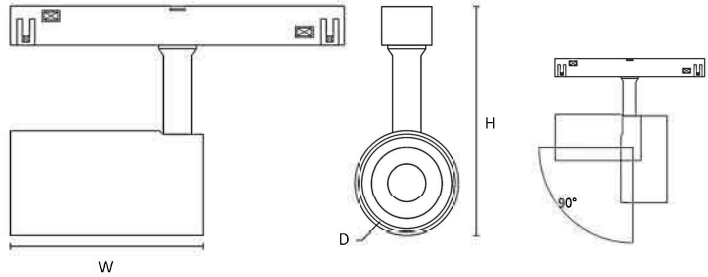

Magnetic Track Light

DESCRIPTION

Fixture Dimension: Ø45mm x W100mm x H145mm
Material Body: Aluminum

LIGHT SOURCE AND PERFORMANCE

LIGHT SOURCE: LED
BEAM ANGLE: 24°
CCT: 6000K
CRI: 90
SYSTEM POWER: 12W
DELIVERED LUMEN: 960lm
IP: 20

MOUNTING

Track Mounted

CONTROL

ON/OFF

ELECTRICAL / LED DRIVER

Input Voltage: DC48V

DIMMING OPTION

D0-NO DIMMING