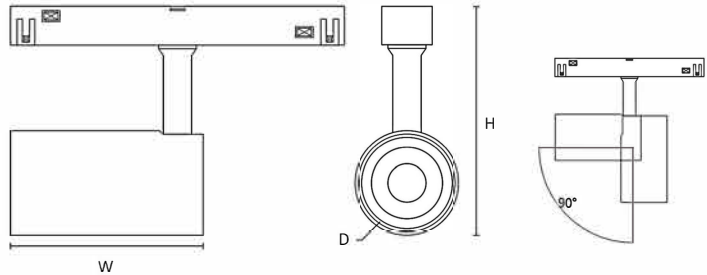

**Magnetic Track Light**

**DESCRIPTION**

Fixture Dimension: Ø60mm x W125mm x H160mm  
Material Body: Aluminum

**LIGHT SOURCE AND PERFORMANCE**

LIGHT SOURCE: LED  
BEAM ANGLE: 24°  
CCT: 4000K  
CRI: 90  
SYSTEM POWER: 18W  
DELIVERED LUMEN: 1440lm  
IP: 20

**MOUNTING**

Track Mounted

**CONTROL**

ON/OFF

**ELECTRICAL / LED DRIVER**

Input Voltage: DC48V

**DIMMING OPTION**

D0-NO DIMMING