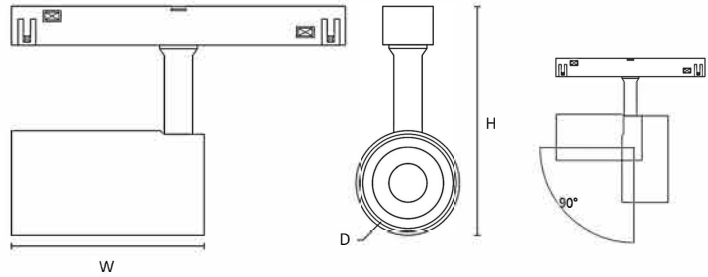

**Magnetic Track Light**

**DESCRIPTION**

Fixture Dimension: Ø60mm x W125mm x H160mm  
Material Body: Aluminum

**LIGHT SOURCE AND PERFORMANCE**

LIGHT SOURCE: LED  
BEAM ANGLE: 24°  
CCT: 4000K  
CRI: 90  
SYSTEM POWER: 18W  
DELIVERED LUMEN: 1440lm  
IP: 20

**MOUNTING**

Track Mounted

**CONTROL**

ON/OFF

**ELECTRICAL / LED DRIVER**

Input Voltage: DC48V

**DIMMING OPTION**

D0-NO DIMMING