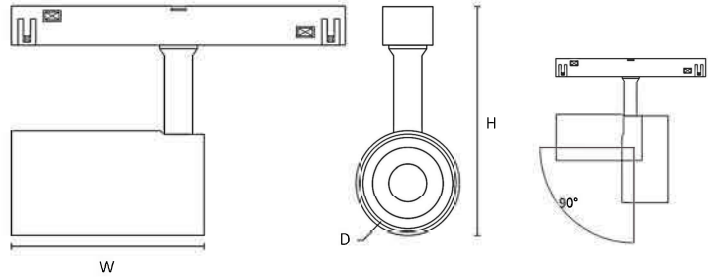

## Magnetic Track Light

### DESCRIPTION

Fixture Dimension: Ø60mm x W125mm x H160mm  
Material Body: Aluminum

### LIGHT SOURCE AND PERFORMANCE

LIGHT SOURCE: LED  
BEAM ANGLE: 24°  
CCT: 6000K  
CRI: 90  
SYSTEM POWER: 18W  
DELIVERED LUMEN: 1440lm  
IP: 20