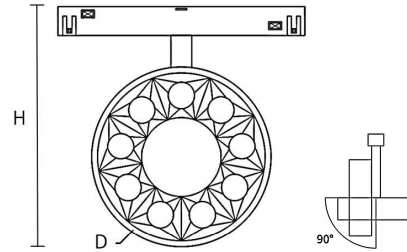

## Magnetic Track Light

### DESCRIPTION

Fixture Dimension: Ø95mm x W30mm x H135mm  
Material Body: Aluminum

### LIGHT SOURCE AND PERFORMANCE

LIGHT SOURCE: LED  
BEAM ANGLE: 24°  
CCT: 3000K  
CRI: 90  
SYSTEM POWER: 9W  
DELIVERED LUMEN: 720lm  
IP: 20