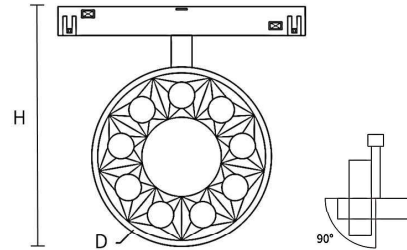

Magnetic Track Light

DESCRIPTION

Fixture Dimension: Ø95mm x W30mm x H135mm
Material Body: Aluminum

LIGHT SOURCE AND PERFORMANCE

LIGHT SOURCE: LED
BEAM ANGLE: 24°
CCT: 5000K
CRI: 90
SYSTEM POWER: 9W
DELIVERED LUMEN: 720lm
IP: 20