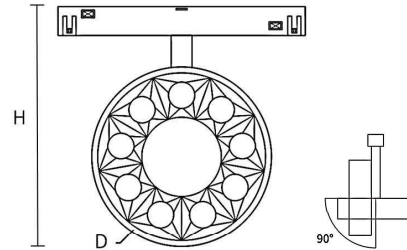

## Magnetic Track Light

### DESCRIPTION

Fixture Dimension: Ø95mm x W30mm x H135mm  
Material Body: Aluminum

### LIGHT SOURCE AND PERFORMANCE

LIGHT SOURCE: LED  
BEAM ANGLE: 24°  
CCT: 6000K  
CRI: 90  
SYSTEM POWER: 9W  
DELIVERED LUMEN: 720lm  
IP: 20