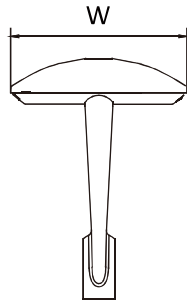

Urban Decor

DESCRIPTION

Fixture Dimension: L490mm x W440mm x H570mm
 Pole Diameter: Ø76mm
 Material Body: Die-Cast Aluminum

LIGHT SOURCE AND PERFORMANCE

LIGHT SOURCE: LED
 BEAM ANGLE: GL4T4
 CCT: 3000K
 CRI: 80
 SYSTEM POWER: 20W
 DELIVERED LUMEN: 2560lm
 IP: 66