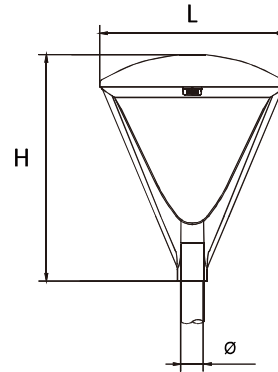

Urban Decor

DESCRIPTION

Fixture Dimension: L490mm x W440mm x H570mm
 Pole Diameter: Ø76mm
 Material Body: Die-Cast Aluminum

LIGHT SOURCE AND PERFORMANCE

LIGHT SOURCE: LED
 BEAM ANGLE: GL4T4
 CCT: 3000K
 CRI: 80
 SYSTEM POWER: 20W
 DELIVERED LUMEN: 2560lm
 IP: 66