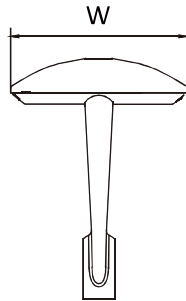

Urban Decor

DESCRIPTION

Fixture Dimension: L490mm x W440mm x H570mm
 Pole Diameter: Ø76mm
 Material Body: Die-Cast Aluminum

LIGHT SOURCE AND PERFORMANCE

LIGHT SOURCE: LED
 BEAM ANGLE: GL4T5
 CCT: 3000K
 CRI: 80
 SYSTEM POWER: 20W
 DELIVERED LUMEN: 2560lm
 IP: 66