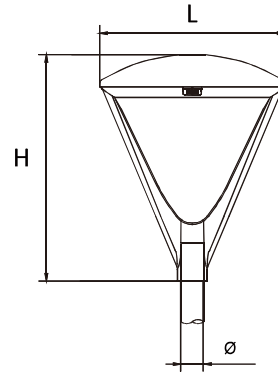

Urban Decor

DESCRIPTION

Fixture Dimension: L490mm x W440mm x H570mm
 Pole Diameter: Ø76mm
 Material Body: Die-Cast Aluminum

LIGHT SOURCE AND PERFORMANCE

LIGHT SOURCE: LED
 BEAM ANGLE: GL4T5
 CCT: 3000K
 CRI: 80
 SYSTEM POWER: 20W
 DELIVERED LUMEN: 2560lm
 IP: 66