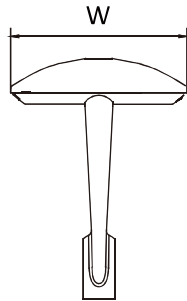

Urban Decor

DESCRIPTION

Fixture Dimension: L490mm x W440mm x H570mm
 Pole Diameter: Ø76mm
 Material Body: Die-Cast Aluminum

LIGHT SOURCE AND PERFORMANCE

LIGHT SOURCE: LED
 BEAM ANGLE: GL4T5
 CCT: 3000K
 CRI: 80
 SYSTEM POWER: 20W
 DELIVERED LUMEN: 2560lm
 IP: 66