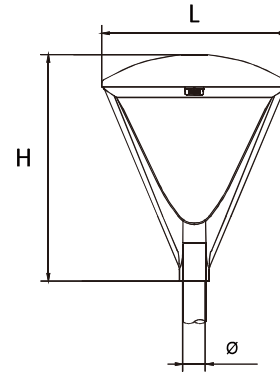

Urban Decor

DESCRIPTION

Fixture Dimension: L490mm x W440mm x H570mm
 Pole Diameter: Ø76mm
 Material Body: Die-Cast Aluminum

LIGHT SOURCE AND PERFORMANCE

LIGHT SOURCE: LED
 BEAM ANGLE: GL4T4
 CCT: 4000K
 CRI: 80
 SYSTEM POWER: 20W
 DELIVERED LUMEN: 2560lm
 IP: 66