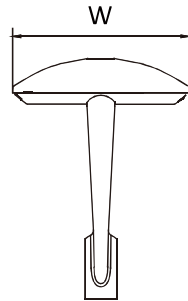

Urban Decor

DESCRIPTION

Fixture Dimension: L490mm x W440mm x H570mm
 Pole Diameter: Ø76mm
 Material Body: Die-Cast Aluminum

LIGHT SOURCE AND PERFORMANCE

LIGHT SOURCE: LED
 BEAM ANGLE: GL4T4
 CCT: 4000K
 CRI: 80
 SYSTEM POWER: 20W
 DELIVERED LUMEN: 2560lm
 IP: 66