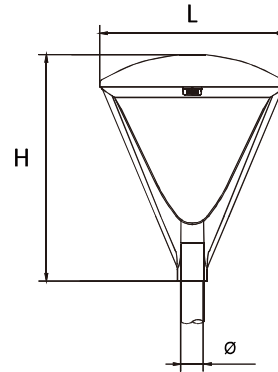

Urban Decor

DESCRIPTION

Fixture Dimension: L490mm x W440mm x H570mm
 Pole Diameter: Ø76mm
 Material Body: Die-Cast Aluminum

LIGHT SOURCE AND PERFORMANCE

LIGHT SOURCE: LED
 BEAM ANGLE: GL4T4
 CCT: 4000K
 CRI: 80
 SYSTEM POWER: 20W
 DELIVERED LUMEN: 2560lm
 IP: 66