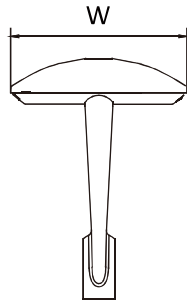

Urban Decor

DESCRIPTION

Fixture Dimension: L490mm x W440mm x H570mm
 Pole Diameter: Ø76mm
 Material Body: Die-Cast Aluminum

LIGHT SOURCE AND PERFORMANCE

LIGHT SOURCE: LED
 BEAM ANGLE: GL4T4
 CCT: 4000K
 CRI: 80
 SYSTEM POWER: 20W
 DELIVERED LUMEN: 2560lm
 IP: 66