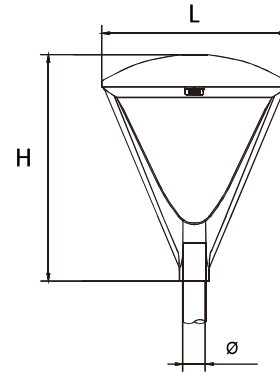

Urban Decor

DESCRIPTION

Fixture Dimension: L490mm x W440mm x H570mm
 Pole Diameter: Ø76mm
 Material Body: Die-Cast Aluminum

LIGHT SOURCE AND PERFORMANCE

LIGHT SOURCE: LED
 BEAM ANGLE: GL4T5
 CCT: 4000K
 CRI: 80
 SYSTEM POWER: 20W
 DELIVERED LUMEN: 2560lm
 IP: 66