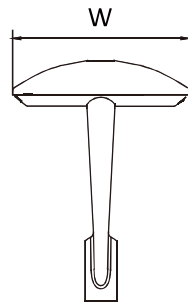

Urban Decor

DESCRIPTION

Fixture Dimension: L490mm x W440mm x H570mm
 Pole Diameter: Ø76mm
 Material Body: Die-Cast Aluminum

LIGHT SOURCE AND PERFORMANCE

LIGHT SOURCE: LED
 BEAM ANGLE: GL4T5
 CCT: 4000K
 CRI: 80
 SYSTEM POWER: 20W
 DELIVERED LUMEN: 2560lm
 IP: 66