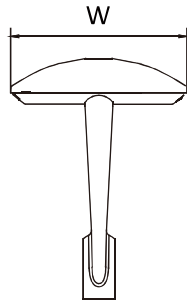

**Urban Decor**

**DESCRIPTION**

Fixture Dimension: L490mm x W440mm x H570mm  
 Pole Diameter: Ø76mm  
 Material Body: Die-Cast Aluminum

**LIGHT SOURCE AND PERFORMANCE**

LIGHT SOURCE: LED  
 BEAM ANGLE: GL4T4  
 CCT: Amber  
 CRI: 80  
 SYSTEM POWER: 20W  
 DELIVERED LUMEN: 2560lm  
 IP: 66