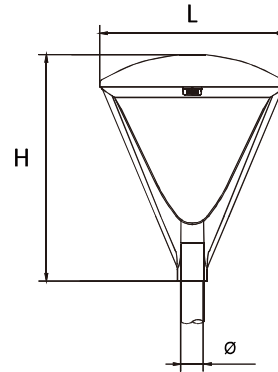

**Urban Decor**

**DESCRIPTION**

Fixture Dimension: L490mm x W440mm x H570mm  
 Pole Diameter: Ø76mm  
 Material Body: Die-Cast Aluminum

**LIGHT SOURCE AND PERFORMANCE**

LIGHT SOURCE: LED  
 BEAM ANGLE: GL4T4  
 CCT: Amber  
 CRI: 80  
 SYSTEM POWER: 20W  
 DELIVERED LUMEN: 2560lm  
 IP: 66