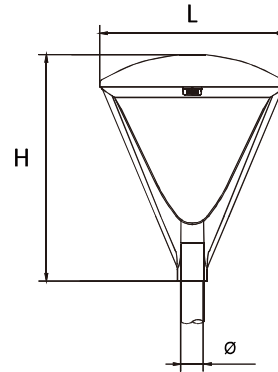

Urban Decor

DESCRIPTION

Fixture Dimension: L490mm x W440mm x H570mm
 Pole Diameter: Ø76mm
 Material Body: Die-Cast Aluminum

LIGHT SOURCE AND PERFORMANCE

LIGHT SOURCE: LED
 BEAM ANGLE: GL4T4
 CCT: Amber
 CRI: 80
 SYSTEM POWER: 20W
 DELIVERED LUMEN: 2560lm
 IP: 66