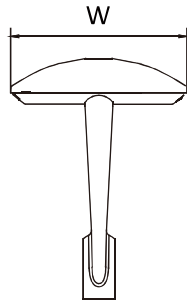

Urban Decor

DESCRIPTION

Fixture Dimension: L490mm x W440mm x H570mm
 Pole Diameter: Ø76mm
 Material Body: Die-Cast Aluminum

LIGHT SOURCE AND PERFORMANCE

LIGHT SOURCE: LED
 BEAM ANGLE: GL4T4
 CCT: Amber
 CRI: 80
 SYSTEM POWER: 20W
 DELIVERED LUMEN: 2560lm
 IP: 66