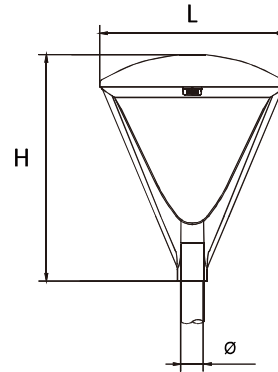

**Urban Decor**

**DESCRIPTION**

Fixture Dimension: L490mm x W440mm x H570mm  
 Pole Diameter: Ø76mm  
 Material Body: Die-Cast Aluminum

**LIGHT SOURCE AND PERFORMANCE**

LIGHT SOURCE: LED  
 BEAM ANGLE: GL4T5  
 CCT: Amber  
 CRI: 80  
 SYSTEM POWER: 20W  
 DELIVERED LUMEN: 2560lm  
 IP: 66