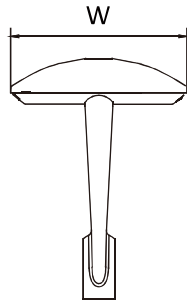

**Urban Decor**

**DESCRIPTION**

Fixture Dimension: L490mm x W440mm x H570mm  
 Pole Diameter: Ø76mm  
 Material Body: Die-Cast Aluminum

**LIGHT SOURCE AND PERFORMANCE**

LIGHT SOURCE: LED  
 BEAM ANGLE: GL4T5  
 CCT: Amber  
 CRI: 80  
 SYSTEM POWER: 20W  
 DELIVERED LUMEN: 2560lm  
 IP: 66