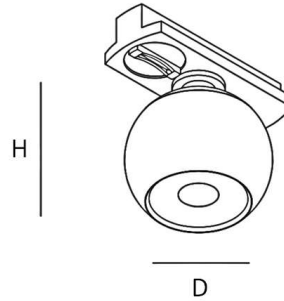

**Track Light**

**DESCRIPTION**

Fixture Dimension: Ø42mm x H55mm  
Material Body: Aluminum

**LIGHT SOURCE AND PERFORMANCE**

LIGHT SOURCE: LED  
BEAM ANGLE: 36°  
CCT: 2700K  
CRI: 90  
SYSTEM POWER: 6W  
DELIVERED LUMEN: 483lm  
IP: 20