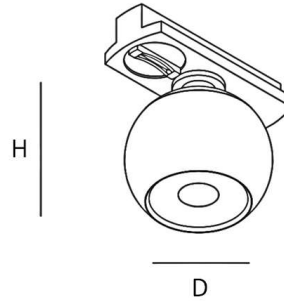

**Track Light**

**DESCRIPTION**

Fixture Dimension: Ø42mm x H55mm  
Material Body: Aluminum

**LIGHT SOURCE AND PERFORMANCE**

LIGHT SOURCE: LED  
BEAM ANGLE: 45°  
CCT: 2700K  
CRI: 90  
SYSTEM POWER: 6W  
DELIVERED LUMEN: 483lm  
IP: 20