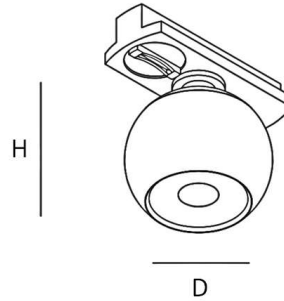

Track Light

DESCRIPTION

Fixture Dimension: Ø42mm x H55mm
Material Body: Aluminum

LIGHT SOURCE AND PERFORMANCE

LIGHT SOURCE: LED
BEAM ANGLE: 36°
CCT: 3000K
CRI: 90
SYSTEM POWER: 6W
DELIVERED LUMEN: 483lm
IP: 20