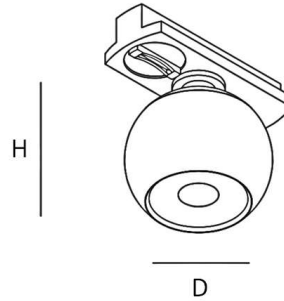

Track Light

DESCRIPTION

Fixture Dimension: Ø42mm x H55mm
Material Body: Aluminum

LIGHT SOURCE AND PERFORMANCE

LIGHT SOURCE: LED
BEAM ANGLE: 45°
CCT: 3000K
CRI: 90
SYSTEM POWER: 6W
DELIVERED LUMEN: 483lm
IP: 20