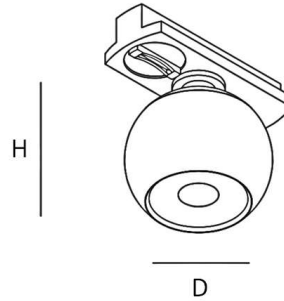

**Track Light**

**DESCRIPTION**

Fixture Dimension: Ø42mm x H55mm  
Material Body: Aluminum

**LIGHT SOURCE AND PERFORMANCE**

LIGHT SOURCE: LED  
BEAM ANGLE: 36°  
CCT: 4000K  
CRI: 90  
SYSTEM POWER: 6W  
DELIVERED LUMEN: 483lm  
IP: 20