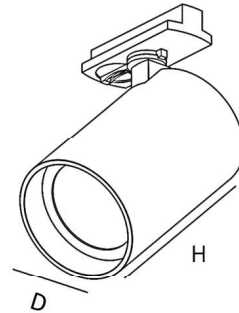

**Track Light**

**DESCRIPTION**

Fixture Dimension: Ø75mm x H115mm  
Material Body: Aluminum

**LIGHT SOURCE AND PERFORMANCE**

LIGHT SOURCE: LED  
BEAM ANGLE: 36°  
CCT: 2700K  
CRI: 90  
SYSTEM POWER: 18W  
DELIVERED LUMEN: 977lm  
IP: 20