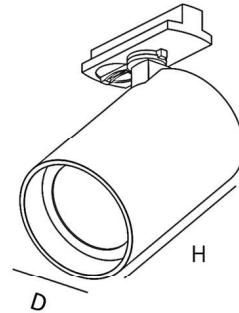

Track Light

DESCRIPTION

Fixture Dimension: Ø75mm x H115mm
Material Body: Aluminum

LIGHT SOURCE AND PERFORMANCE

LIGHT SOURCE: LED
BEAM ANGLE: 24°
CCT: 3000K
CRI: 90
SYSTEM POWER: 18W
DELIVERED LUMEN: 977lm
IP: 20