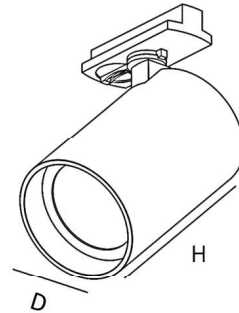

Track Light

DESCRIPTION

Fixture Dimension: Ø75mm x H115mm
Material Body: Aluminum

LIGHT SOURCE AND PERFORMANCE

LIGHT SOURCE: LED
BEAM ANGLE: 36°
CCT: 3000K
CRI: 90
SYSTEM POWER: 18W
DELIVERED LUMEN: 977lm
IP: 20