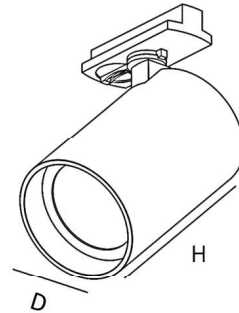

**Track Light**

**DESCRIPTION**

Fixture Dimension: Ø75mm x H115mm  
Material Body: Aluminum

**LIGHT SOURCE AND PERFORMANCE**

LIGHT SOURCE: LED  
BEAM ANGLE: 36°  
CCT: 4000K  
CRI: 90  
SYSTEM POWER: 18W  
DELIVERED LUMEN: 977lm  
IP: 20